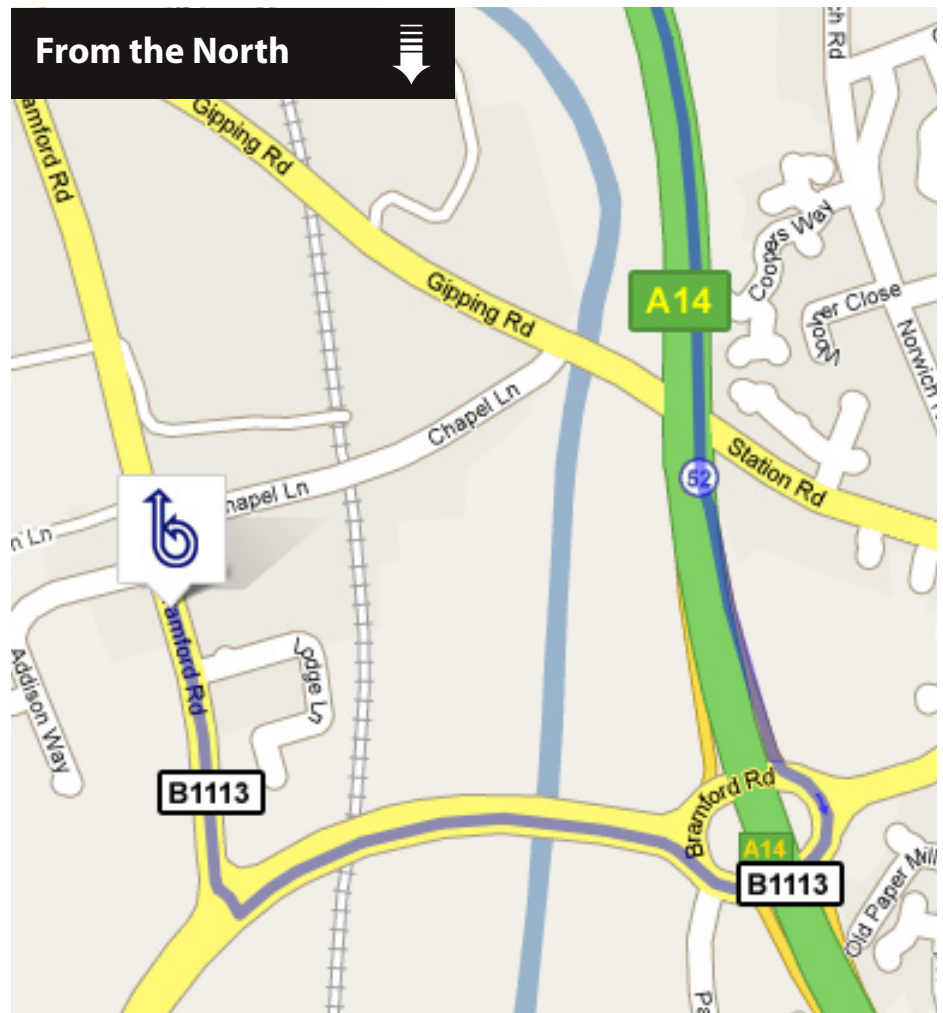

www.boltonbros.co.uk

Address

Bolton Brothers Ltd
Recycling & Waste
Management
Bramford Road
Great Blakenham
Ipswich
Suffolk IP6 0SL

Directions to Bolton Brothers Ltd

From the North

- Proceed along the A14 (Eastbound) in the direction of Felixstowe.
- Turn off the A14 at Junction 52 sign posted B1113 Great Blakenham. (The next turn off after the A140 junction)
- Go down the slip road and take the fourth exit off the roundabout.
- Immediately move across into the right hand lane and continue for approximately 300 metres before turning right.
- Bolton Brothers is then approximately 300 metres on your left.

www.boltonbros.co.uk

Address

Bolton Brothers Ltd
Recycling & Waste
Management
Bramford Road
Great Blakenham
Ipswich
Suffolk IP6 0SL

From the South

- Proceed along the A12 until you get to the A14 Junction at Tesco's and turn left.
- Continue for approximately 7 kilometres
- Turn off the A14 at Junction 52 sign posted B1113 Great Blakenham.
- At the roundabout take the second exit and get into the right hand lane to proceed for approximately 300 metres before turning right.
- Bolton Brothers is then approximately 300 metres on the left.